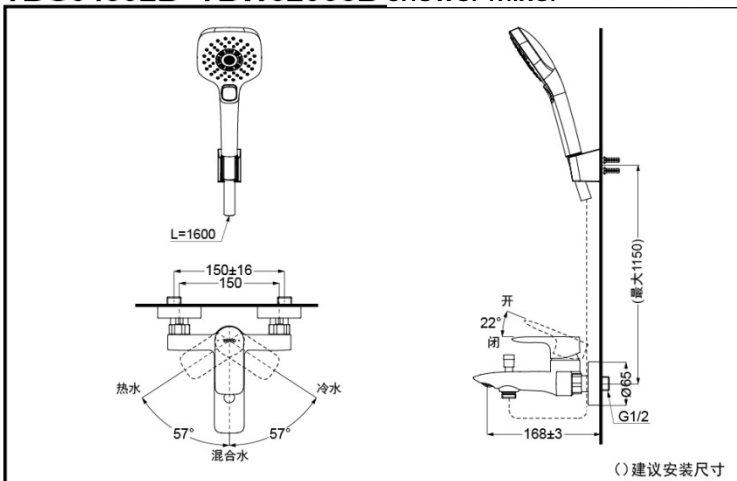

TOTO

Wall-Mount Single-Lever Bath & Shower Mixer

TBG04302B

TBW02005B

TBW02006B
(3Modes)

①TBG04302B

②TBW02005B

③TBW02006B

FEATURES

- Elegant appearance.
- Beautiful curves reveal elegant taste.
- Easy installation and usage.

SPECIFICS

Water Inlet Requirement :
0.05MPa(Dynamic Pressure)~1.0MPa(Static Pressure)

Water Efficiency :
Grade2(Hand Shower)

Wall-Mount Single-Lever Bath & Shower Mixer TBG04302B+TBW02006B

*TOTO(CHINA) CO.,LTD. All rights reserved.

Others

Series : GA

Recommend fittings : G series
Hand Shower